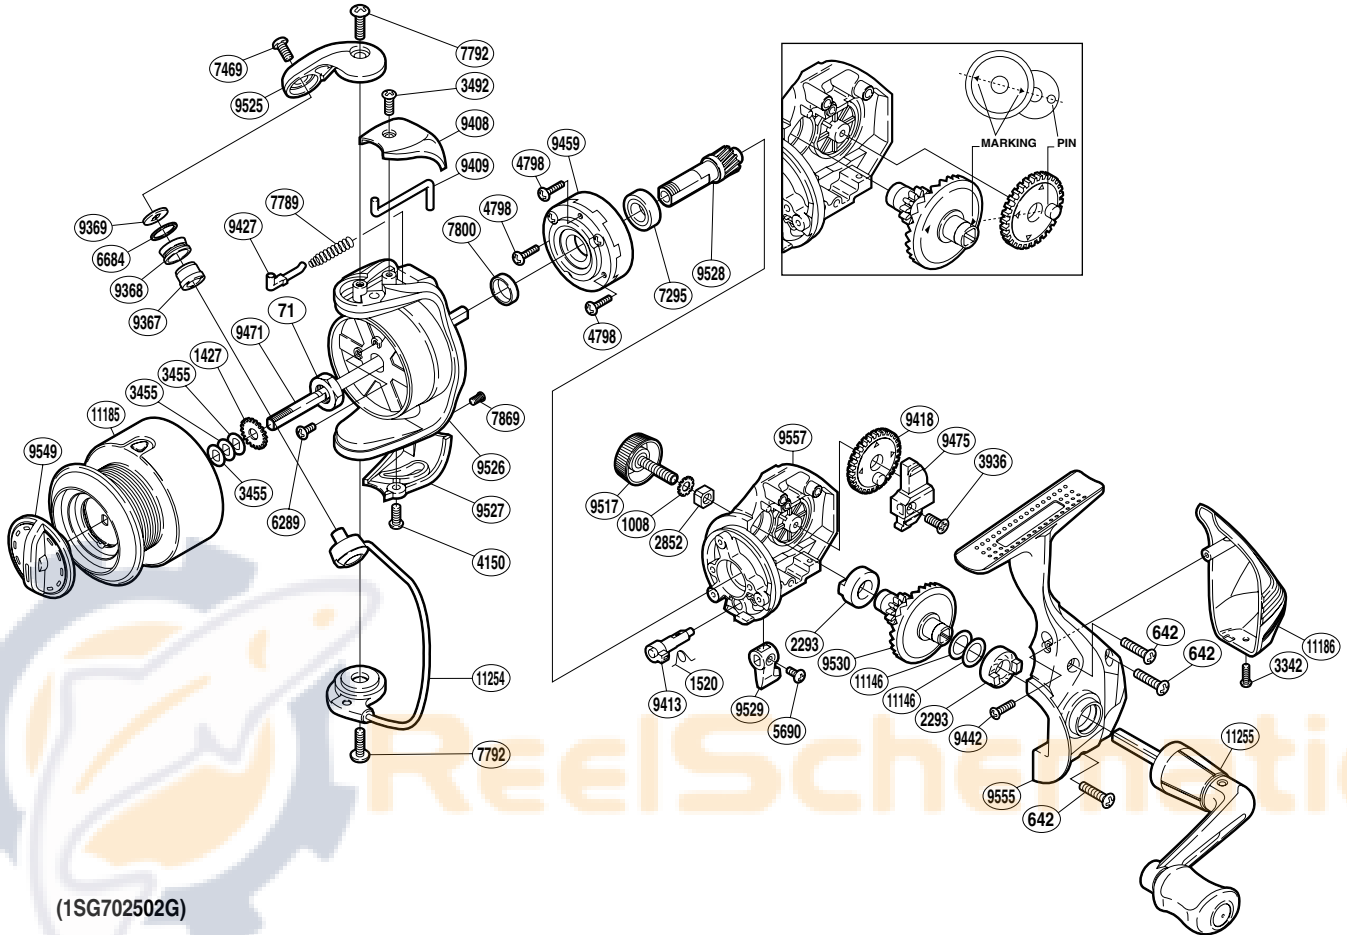

SHIMANO

ALIVIO

ALV-2500FB

Part No.	Description	Part No.	Description	Part No.	Description
RD 0071	Rotor Nut	RD 7469	Screw	RD 9517	Handle Screw Cap
RD 0642	Screw	RD 7789	Bail Spring	RD 9525	Bail Arm
RD 1008	Handle Lock Washer	RD 7792	Screw	RD 9526	Rotor
RD 1427	Spool Support	RD 7800	Rotor Ring	RD 9527	Bail Hold Support Guard
RD 1520	Anti-Reverse Cam Spring	RD 7869	Screw	RD 9528	Pinion Gear
RD 2293	Drive Gear Bushing	RD 9367	Line Roller Bushing	RD 9529	Anti-Reverse Lever
RD 2852	Handle Screw Lock	RD 9368	Line Roller	RD 9530	Drive Gear
RD 3342	Screw	RD 9369	Line Roller Washer	RD 9549	Drag Knob
RD 3455	Spool Washer	RD 9408	Bail Spring Cover	RD 9555	Side Cover
RD 3492	Screw	RD 9409	Bail Trip Lever	RD 9557	Body
RD 3936	Screw	RD 9413	Anti-Reverse Cam	RD11146	Washer
RD 4150	Screw	RD 9418	Oscillating Gear	RD11185	Spool Assembly
RD 4798	Screw	RD 9427	Bail Spring Guide	RD11186	Rear Protector
RD 5690	Screw	RD 9442	Screw	RD11254	Bail Assembly
RD 6289	Screw	RD 9459	Roller Clutch Assembly	RD11255	Handle Assembly
RD 6684	Line Roller Spacer	RD 9471	Main Shaft		
RD 7295	Ball Bearing	RD 9475	Oscillating Slider		